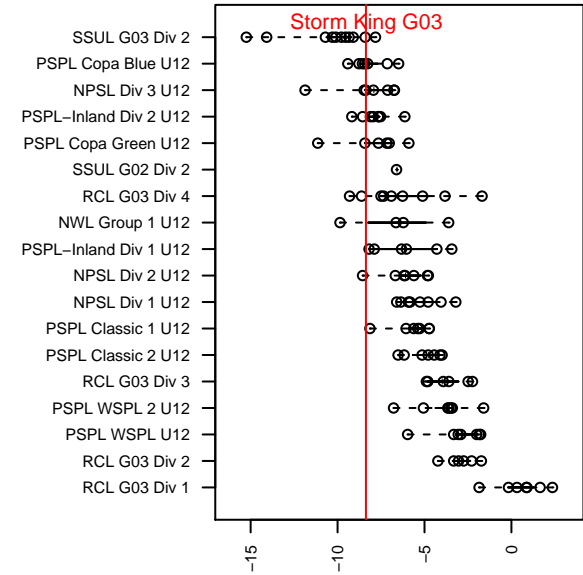

# Storm King G03

Storm King SC  
Port Angeles, WA  
G03 total strength=288  
attack=0.21 defense=0.14  
fall league = NPSL Div 3 U12  
notes= Azzurre 2015

alt names used:  
Storm King G03 Azzurre  
Storm King GU12 Azzurre

Venues played:  
2015 Dungeness Cup GU12 Olympic  
2015 NPSL Division 3 U12

**attack and defense variance (black dot)  
relative to other teams  
and top 10 in region**

**attack and defense rating  
relative to others at age  
and all opponents in last 13 months**